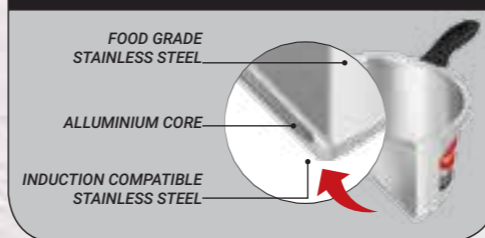

SKU Code : 14046
 EAN Code : 8904216510464
 CASE Lot : 8 in 1

₹2395

SANDWICH BOTTOM

SUITABLE FOR ALL TYPES OF HEAT SOURCES

INNER LID RANGE OF INOX PRESSURE COOKERS COMING SOON

- High Grade
Virgin Aluminum for
Higher Durability
- Ergonomic
Handle
Better Grip
- Food Grade
Certified with
Nitrile Gasket
- Gasket Release
System
- Metallic
Safety
Plug
- Precision
Weight
Valve
- 5**
YEARS
Warranty
- IS : 2347
CM/L 3313642